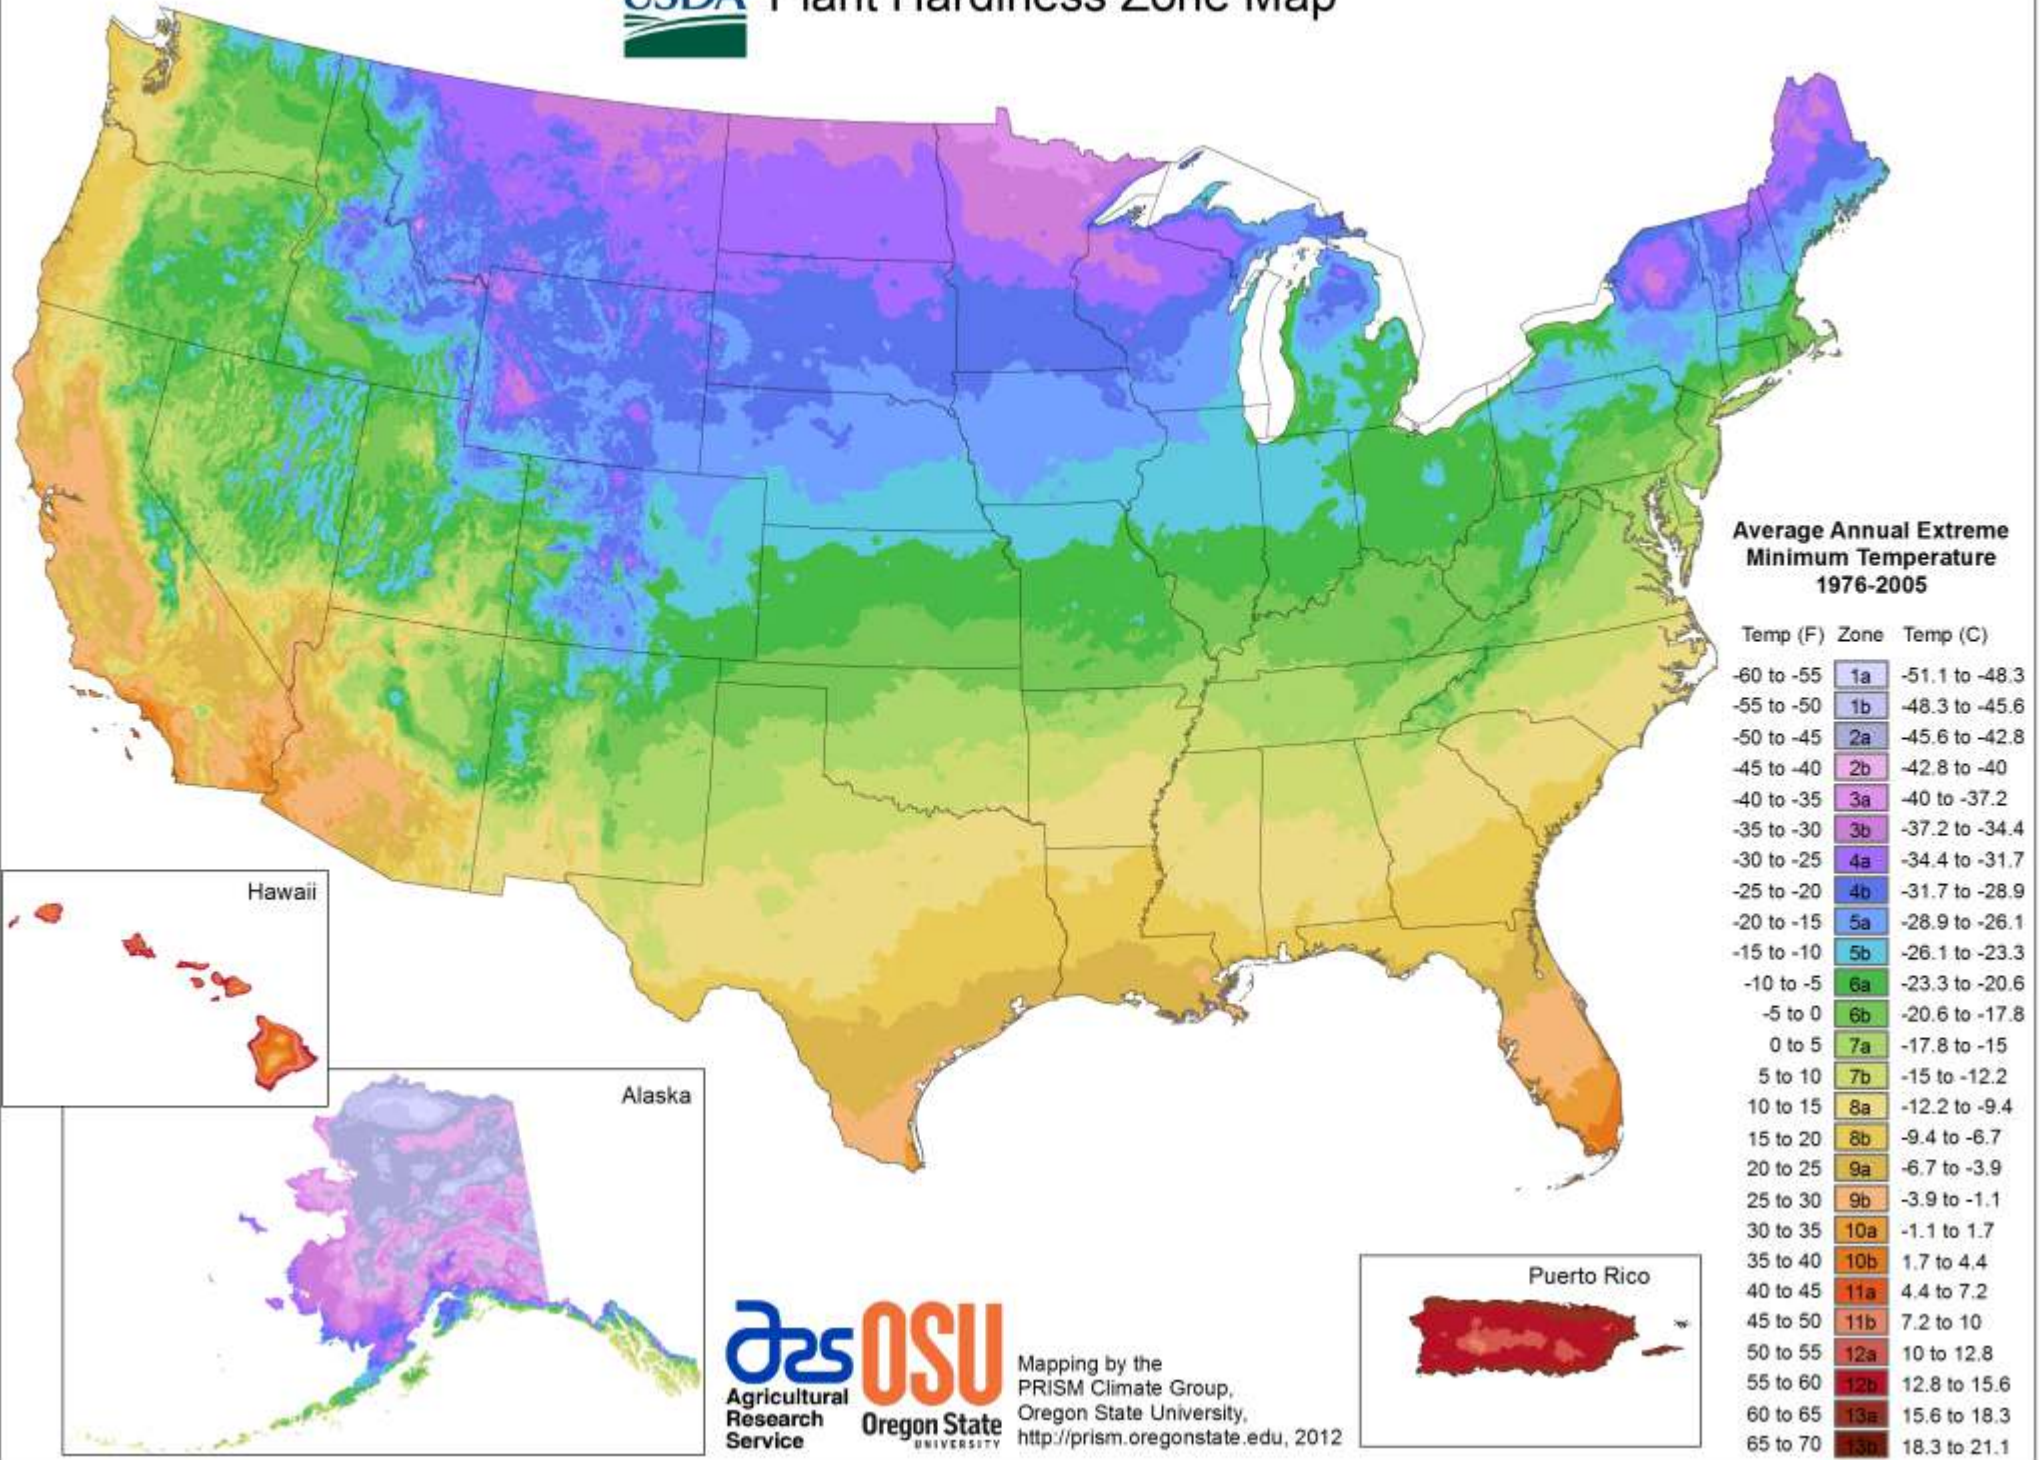

USDA Plant Hardiness Zone Map

OSU
 Agricultural Research Service
 Oregon State University
 Mapping by the PRISM Climate Group, Oregon State University, <http://prism.oregonstate.edu>, 2012